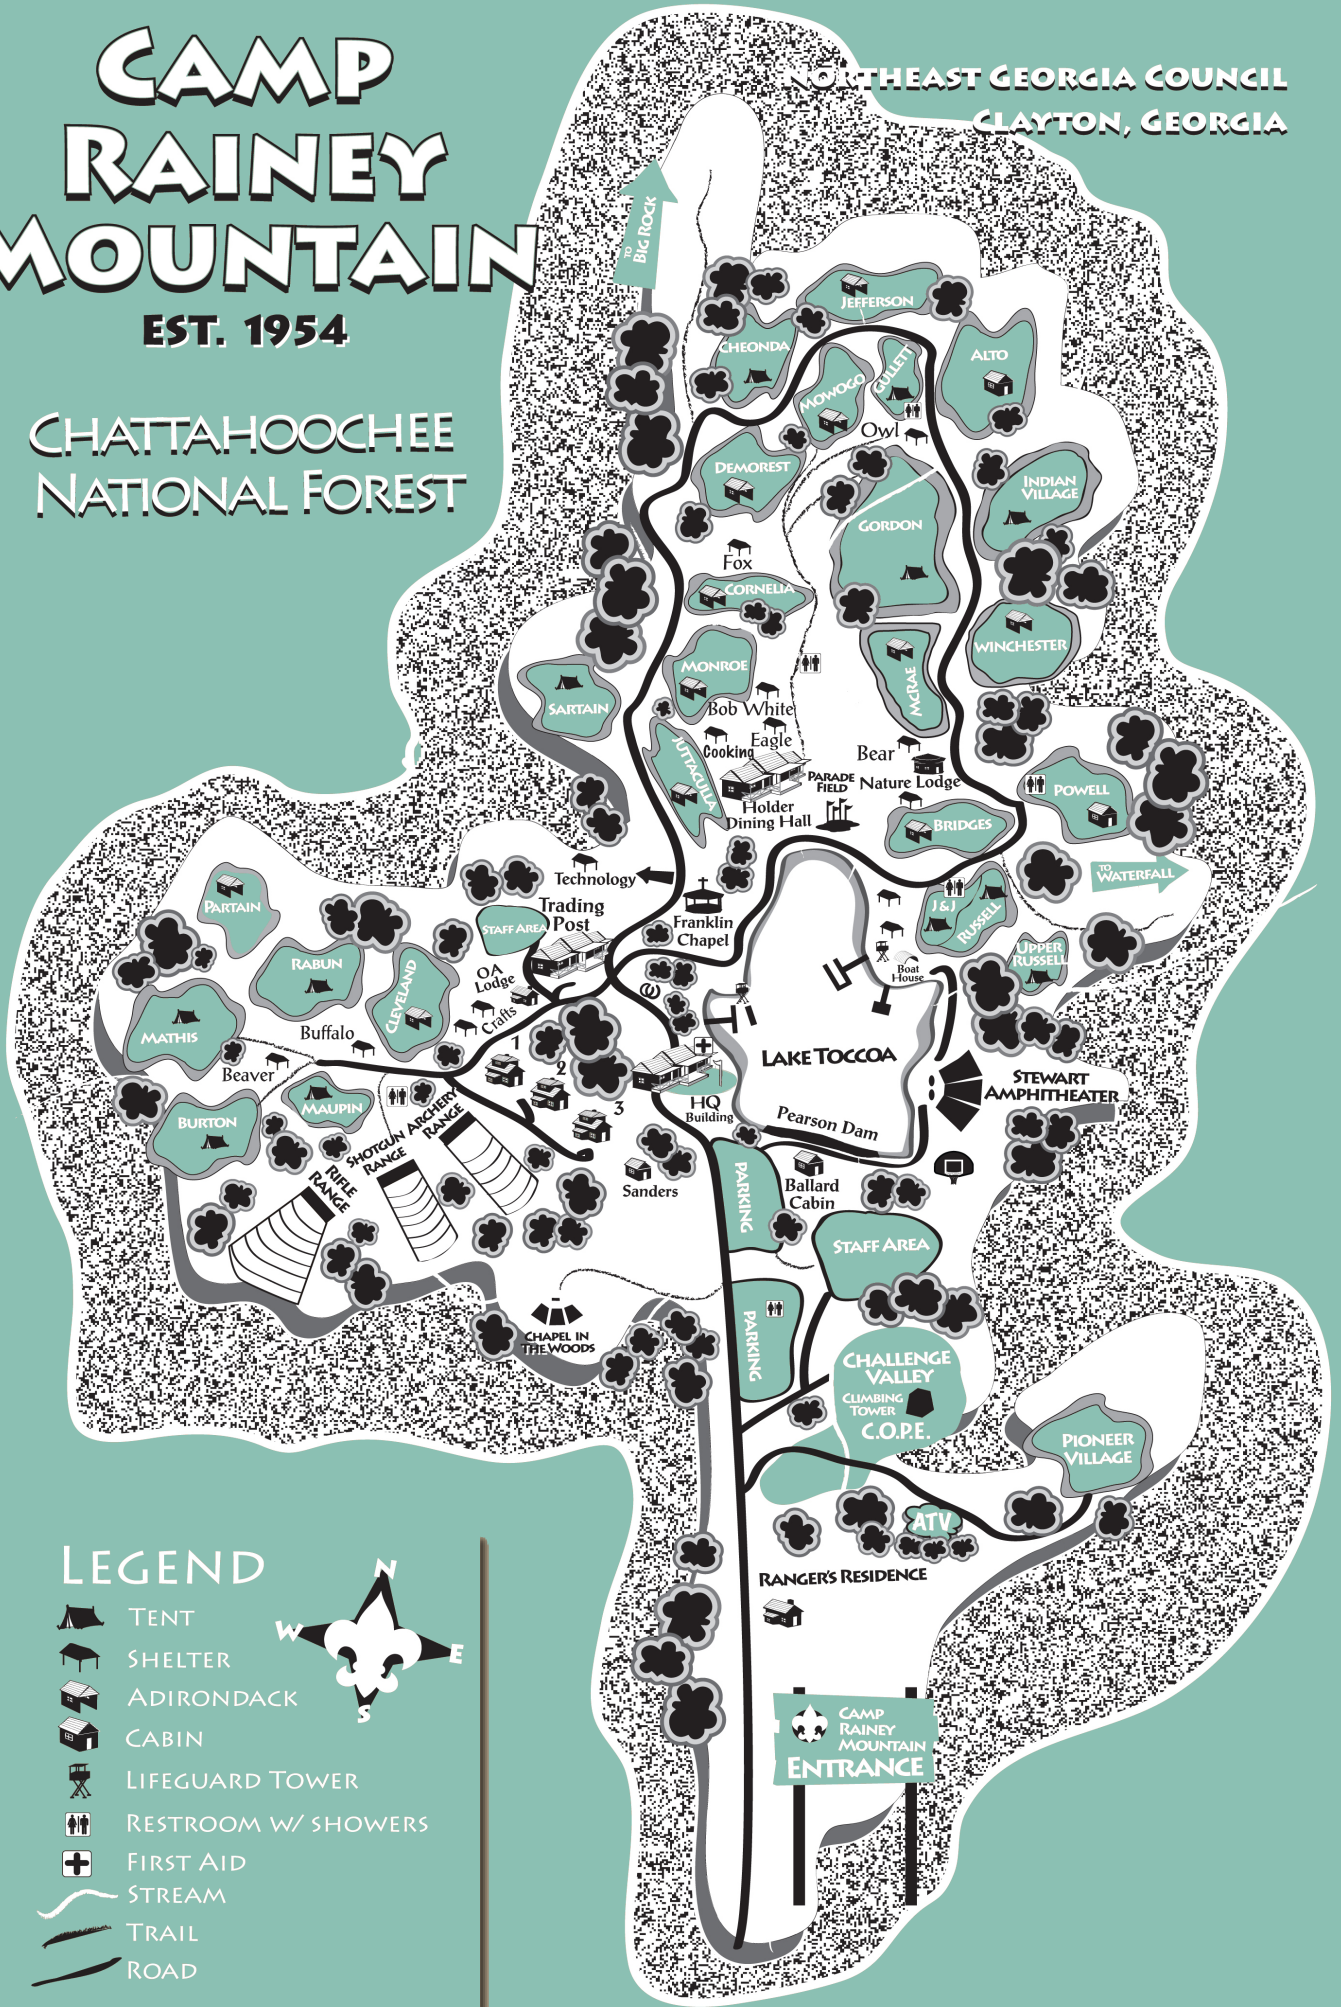

CAMP RAINY MOUNTAIN

EST. 1954

CHATTAHOOCHEE NATIONAL FOREST

NORTHEAST GEORGIA COUNCIL
CLAYTON, GEORGIA

LEGEND

-  TENT
-  SHELTER
-  ADIRONDACK
-  CABIN
-  LIFEGUARD TOWER
-  RESTROOM W/ SHOWERS
-  FIRST AID
-  STREAM
-  TRAIL
-  ROAD

CAMP RAINY MOUNTAIN
ENTRANCE