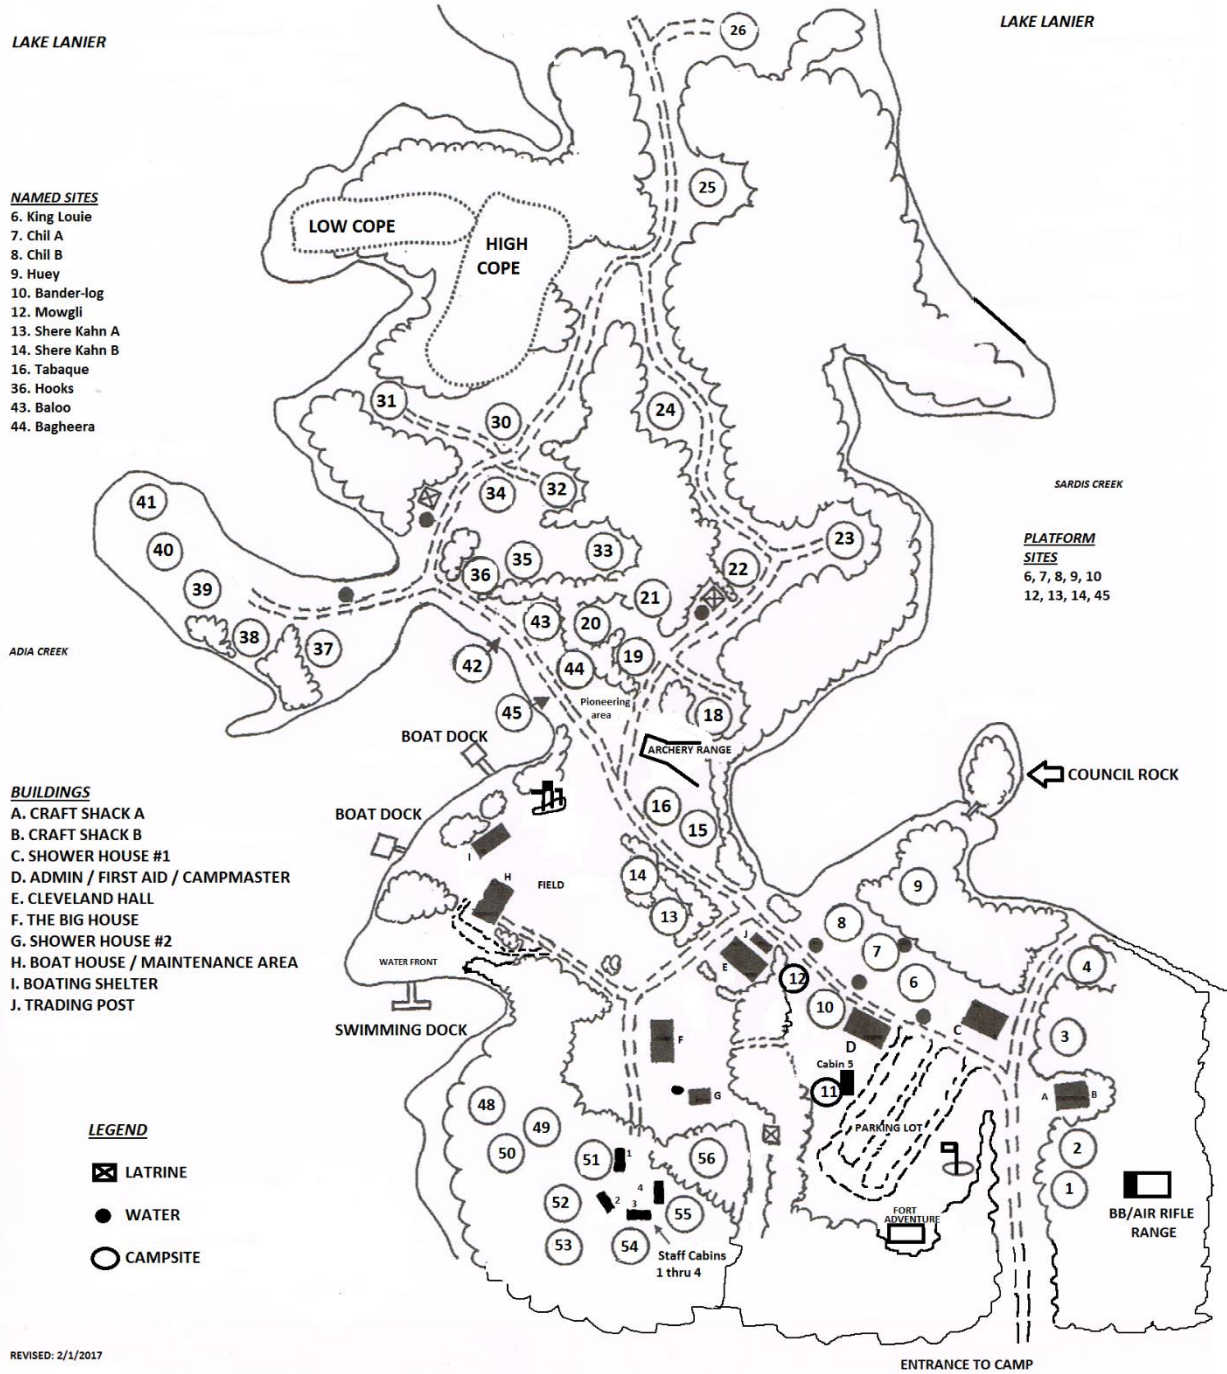

SCOUTLAND

Northeast Georgia Council

Boy Scouts of America

3685 Looper Lake Road
Gainesville, GA 30506

N 32° 20.213'
W 083° 52.77'

REVISED: 2/1/2017